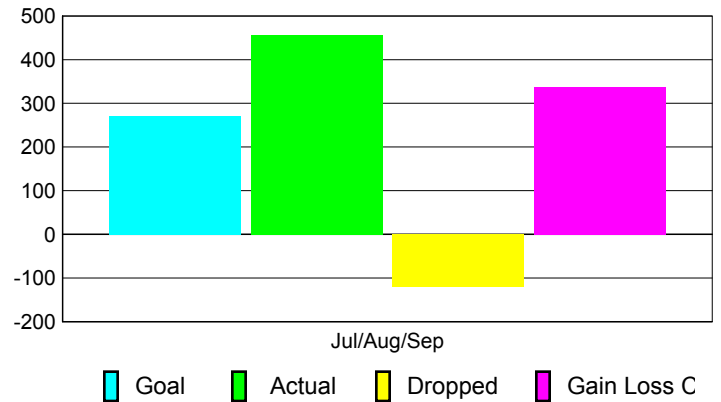

Membership Results 2010-2011

Goal, New, Dropped, Gain/Loss