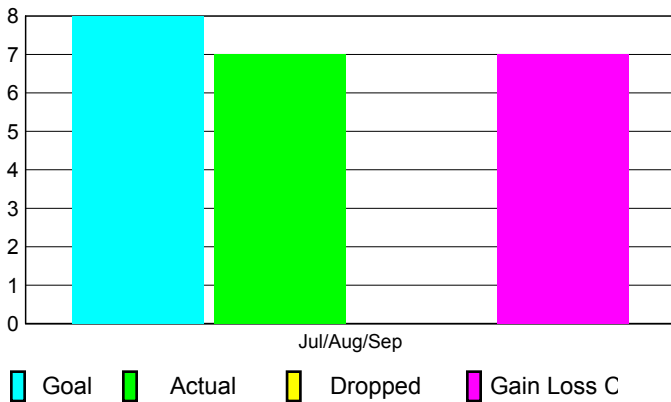

2010-2011 GMT Reports for District (or Undistricted) **District 324B3**

GMT: Adv K G RAMA KRISHNA MUR

Location: INDIA

GMT CA: 6

CLUBS

Club Results
2010-2011

Clubs
2009-2010

Month	New Club Goal	Actual New Clubs	Actual Dropped Clubs	Gain/Loss of Clubs	Gain/Loss of Clubs
Jul/Aug/Sep	8	7	0	7	5
Totals	8	7	0	7	5

Club Results 2010-2011

Goal, New, Dropped, Gain/Loss

Comparison of Club Gain/Loss

Current Year Compared to the Previous Year

YTD Status Quo Clubs 2010-2011

Status Quo Clubs Compared to Status Quo Members

MEMBERSHIP